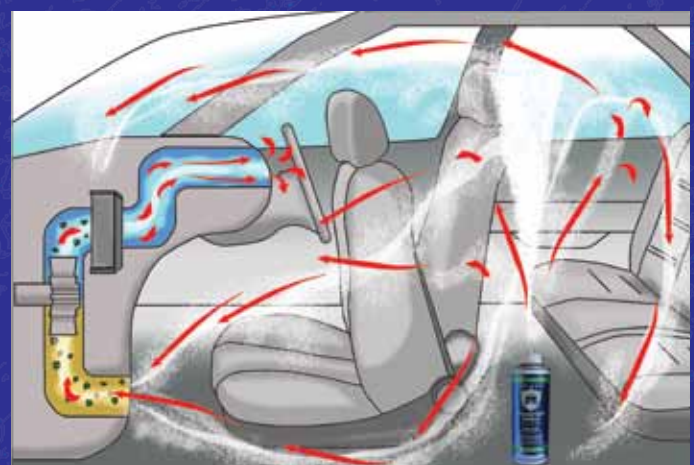

Remove all people and pets from the vehicle.

PRESS...

Place can in upright position in the footwell of the vehicle.

Vehicle engine must be running and air conditioning or ventilation system switched on.

Depress the button on the top of the can until it clicks into a locked down position.

EXIT...

Leave the vehicle immediately close door behind you. Can will now fully empty and fog the vehicle.

Leave for 15 minutes to allow the product to fully disperse.

On re-entry open all doors and windows allowing another 15 minutes for the vehicle to clear.